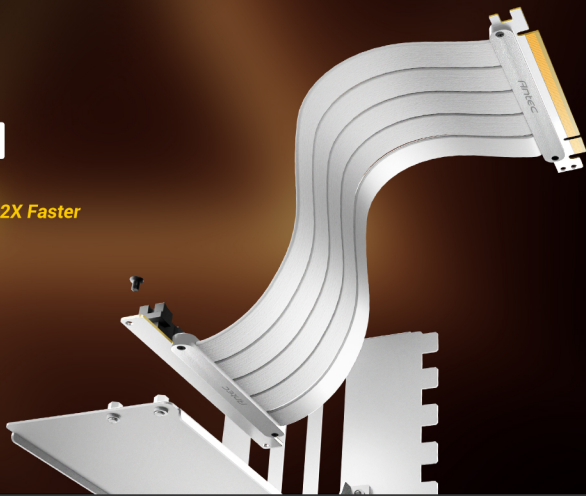

Antec

GPU RISER CABLE PCIE 4.0

Showcase your GPU by using Antec Gen4 riser cable.

Compatible Graphics Cards: NVIDIA GeForce RTX 4060 Ti/4060, RTX 30 Series & AMD Radeon™ RX 6000 Series

180° GRAPHIC CARD MOUNT

SUPPORT PCIE 4.0

PCI-E 4.0 **2X Faster**
PCI-E 3.0

High quality golden plate and shielded PCB

High shielding PCB and golden plate connector, stable and high performance, FPS lossless output, experience 2x speed from PCIe3.0.

Ultra-Flexible Cable Sleeves

Sectional design cable, soft material, bendable, to meet a variety of installation needs.

COMPATIBLE WITH MOST GRAPHICS CARDS

NVIDIA GEFORCE RTX 4060 TI / 4060
NVIDIA GEFORCE RTX 30 SERIES
AMD RADEON™ RX 6000 SERIES