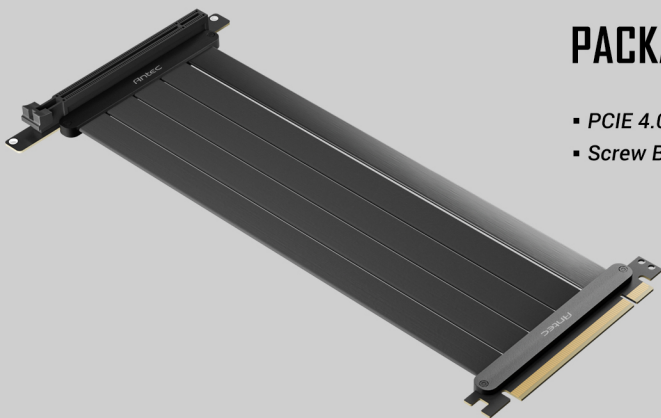

PACKAGE CONTENTS

- PCIe 4.0 Riser Cable x 1
- Screw Bag X1

Color	Black
Model Name	AT-RCAB-BK200-PCIE4
Warranty	1 year
UPC#	0-761345-77706-3

Color	White
Model Name	AT-RCAB-W200-PCIE4
Warranty	1 year
UPC#	0-761345-77715-5