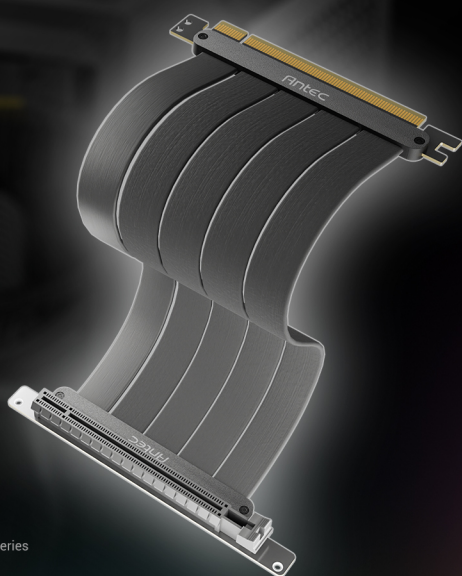

Antec

GPU RISER CABLE PCIE 4.0

Showcase your GPU by using Antec Gen4 riser cable.

Compatible Graphics Cards: NVIDIA GeForce RTX 4060 Ti/4060, RTX 30 Series & AMD Radeon™ RX 6000 Series

180° GRAPHIC CARD MOUNT

SUPPORT PCIE 4.0

PCI-E 4.0 **2X Faster**
PCI-E 3.0

High quality golden plate and shielded PCB

High shielding PCB and golden plate connector, stable and high performance, FPS lossless output, experience 2x speed from PCIe3.0.

Ultra-Flexible Cable Sleeves

Sectional design cable, soft material, bendable, to meet a variety of installation needs.

COMPATIBLE WITH MOST GRAPHICS CARDS

NVIDIA GEFORCE RTX 4060 TI / 4060
NVIDIA GEFORCE RTX 30 SERIES
AMD RADEON™ RX 6000 SERIES