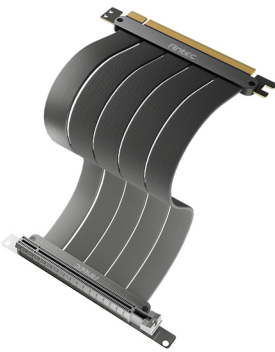

PACKAGE CONTENTS

- PCIe 4.0 Riser Cable x 1
- Screw Bag X1

Color	Black
Model Name	AT-RCAB-BK200-PCIE4
Warranty	1 year
UPC#	0-761345-77706-3

Color	White
Model Name	AT-RCAB-W200-PCIE4
Warranty	1 year
UPC#	0-761345-77715-5