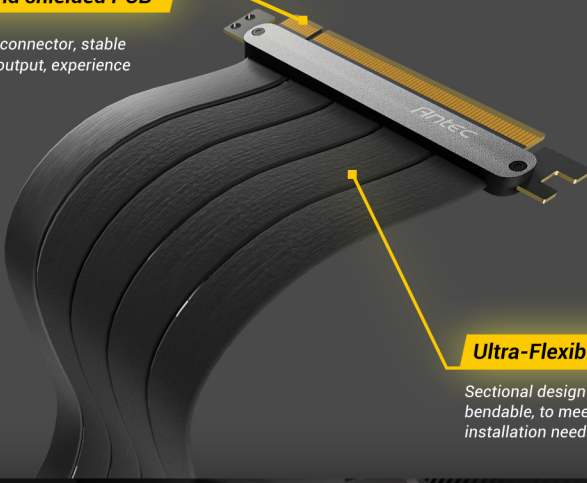

Antec

GPU RISER CABLE PCIE 4.0

Showcase your GPU by using Antec Gen4 riser cable.

Compatible Graphics Cards: NVIDIA GeForce RTX 4060 Ti/4060, RTX 30 Series & AMD Radeon™ RX 6000 Series

180° GRAPHIC CARD MOUNT

SUPPORT PCIE 4.0

PCI-E 4.0 **2X Faster**
PCI-E 3.0

High quality golden plate and shielded PCB

High shielding PCB and golden plate connector, stable and high performance, FPS lossless output, experience 2x speed from PCIe3.0.

Ultra-Flexible Cable Sleeves

Sectional design cable, soft material, bendable, to meet a variety of installation needs.

COMPATIBLE WITH MOST GRAPHICS CARDS

NVIDIA GEFORCE RTX 4060 TI / 4060
NVIDIA GEFORCE RTX 30 SERIES
AMD RADEON™ RX 6000 SERIES